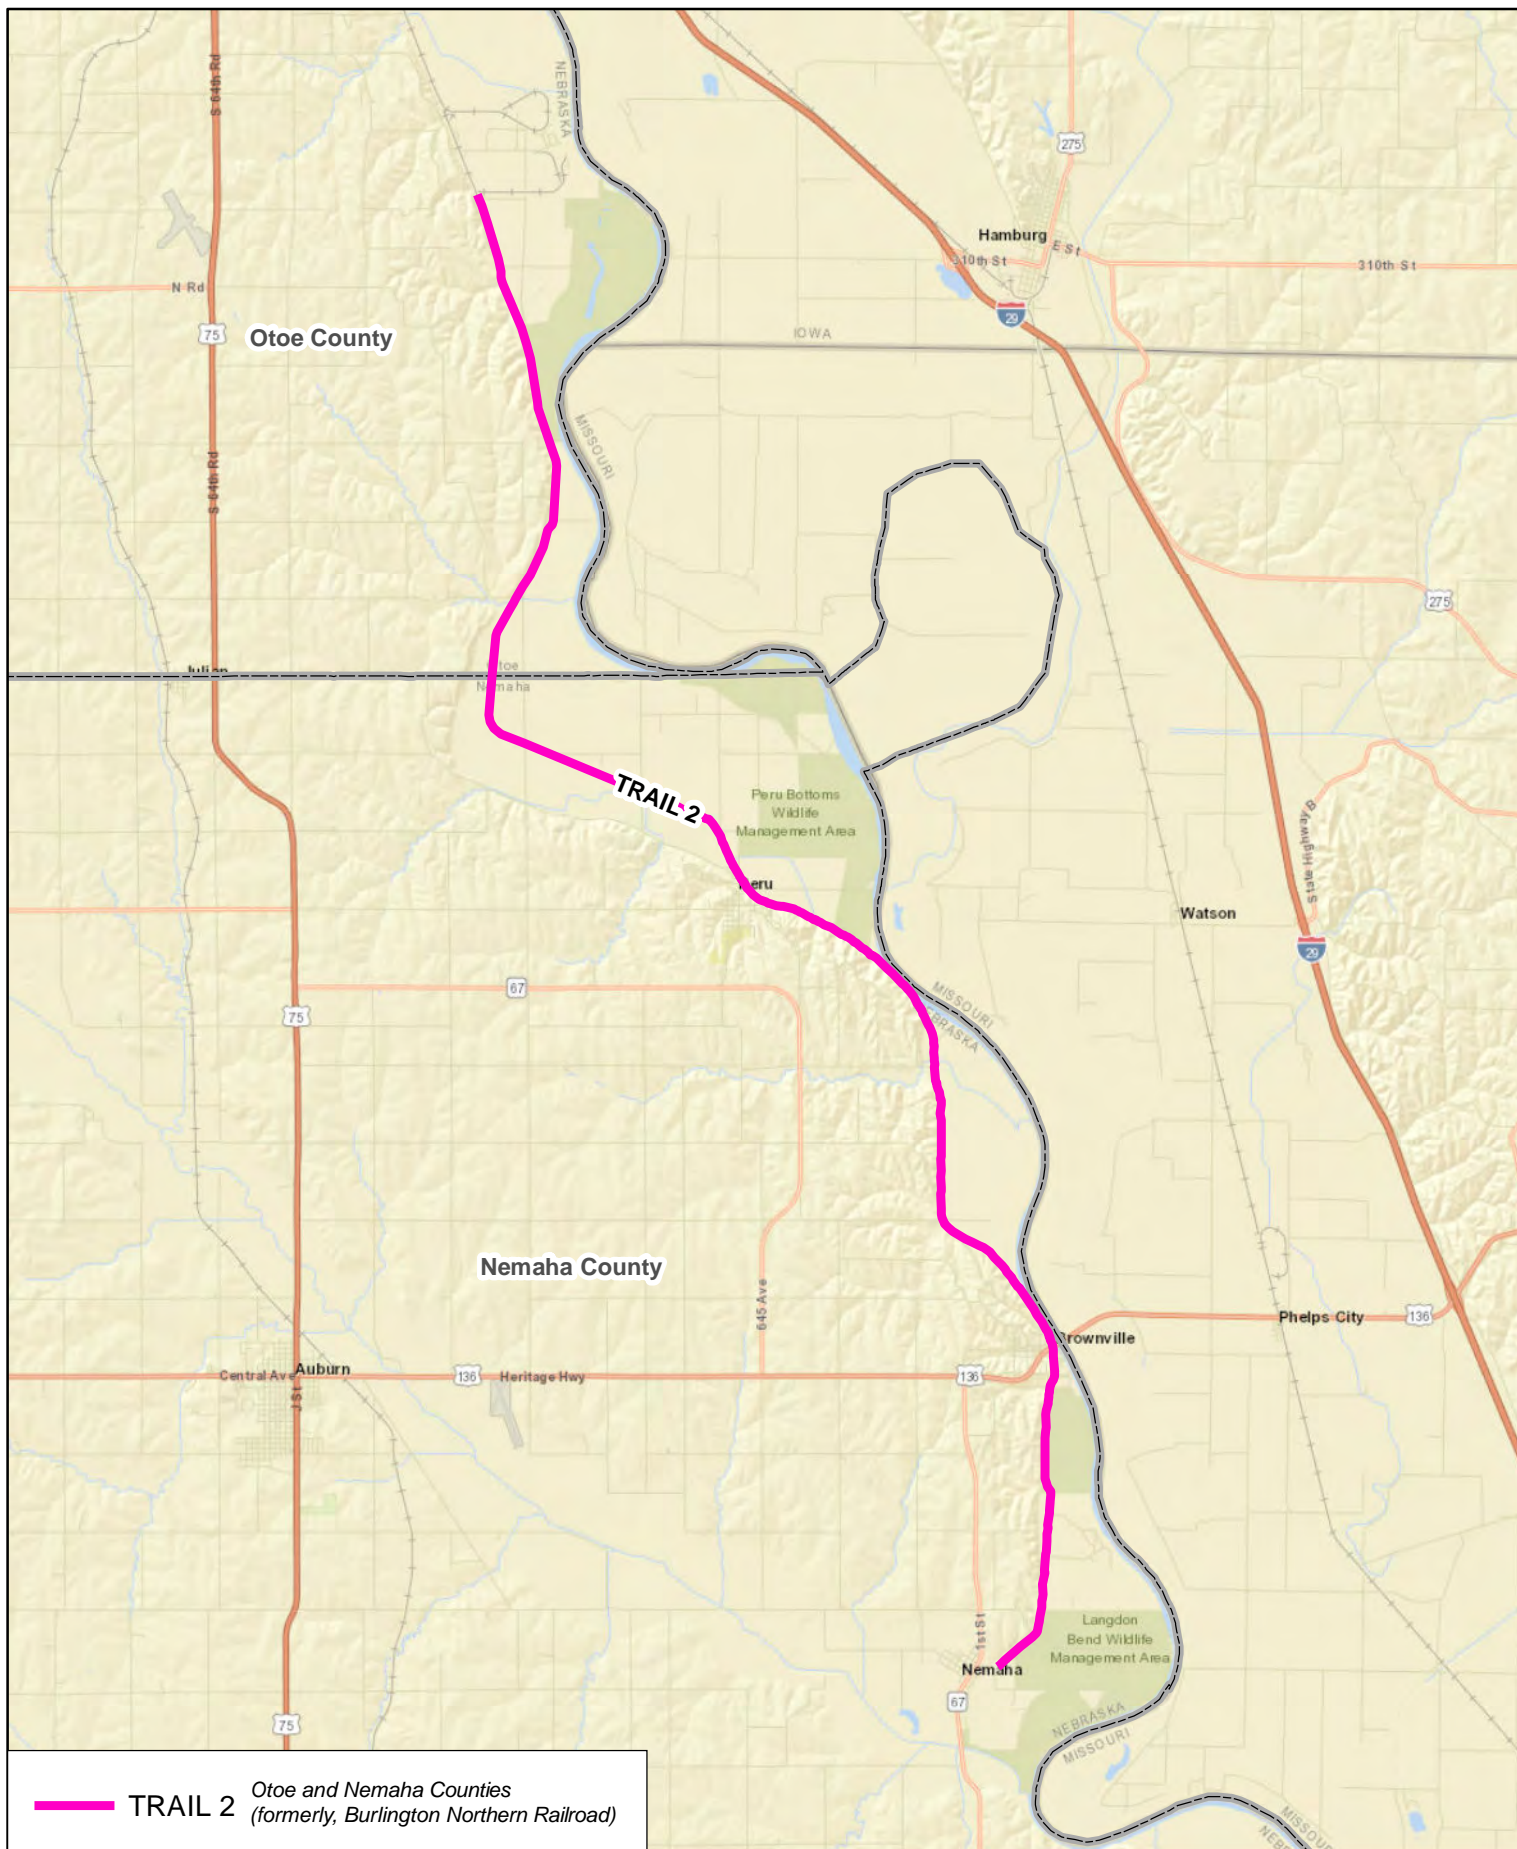

Nebraska Trail Settlement Trail Overview Map

NITU: TRAIL 2
DATE OF OWNERSHIP:

 **TRAIL 2** Otoe and Nemaha Counties
(formerly, Burlington Northern Railroad)